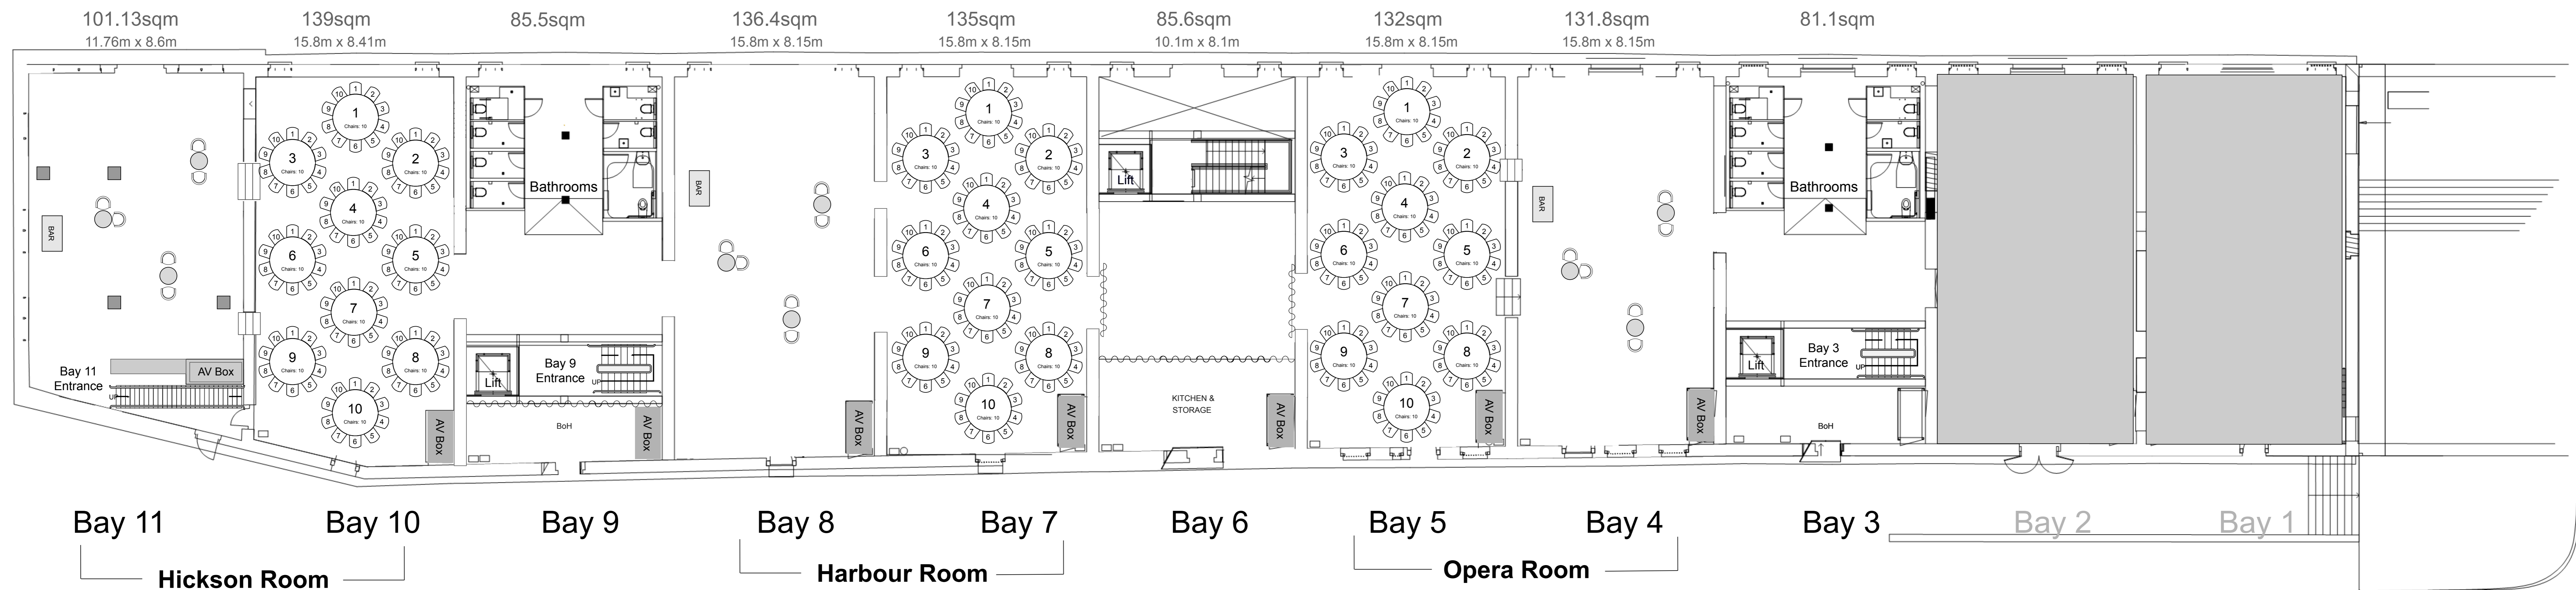

WATERSEGE

AT CAMPBELL'S STORES

Second Floor

Sydney Harbour

Hickson Road

Revised: 2/07/2020 5:42:42 PM

File Name: CAMPBELLS STORES - SECOND FLOOR.VSD